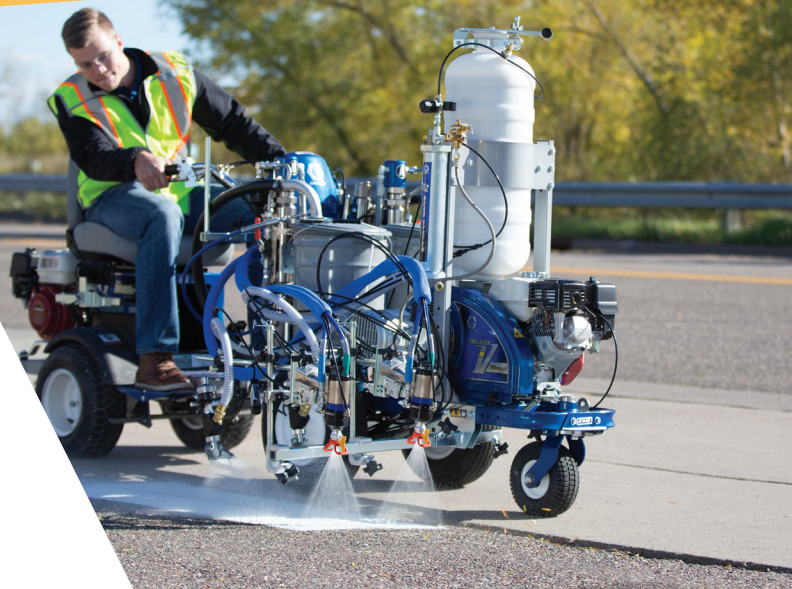

**ACCESS
LINEMARKING
EQUIPMENT**

LINELAZER® V 200 MMA 1:1

The Graco LineLazer 200 MMA 1:1 delivers superior performance that guarantees ratio assurance in a compact, affordable package.

Ideal for a Variety of MMA Applications:

- ▶ High-Traffic Areas
- ▶ Intersections
- ▶ Busy Streets/Highways
- ▶ Bike and Pedestrian Lanes

Proven Quality. Leading Technology.
Learn more at graco.com/MMA

Compact Solution for Faster MMA Applications at a Lower Cost

Precise MMA 1:1 Ratios

- Innovative Flow Divider guarantees equal material flow of each component
- Built-in bypass valve for independent pump operation

Lowest Operating Cost

- No need for expensive solvents
- No solvent pump or tanks to maintain
- Eliminates solvent disposal concerns

Graco Fusion® PC Air-Purge Gun mixes materials "at the gun"

Instant air purge after every line

- Clears all material in the mixing chamber and eliminates buildup of material on the tip
- ProConnect® design for fast and easy service
- RAC® 5 SwitchTips™ for easy clearing of a tip clog